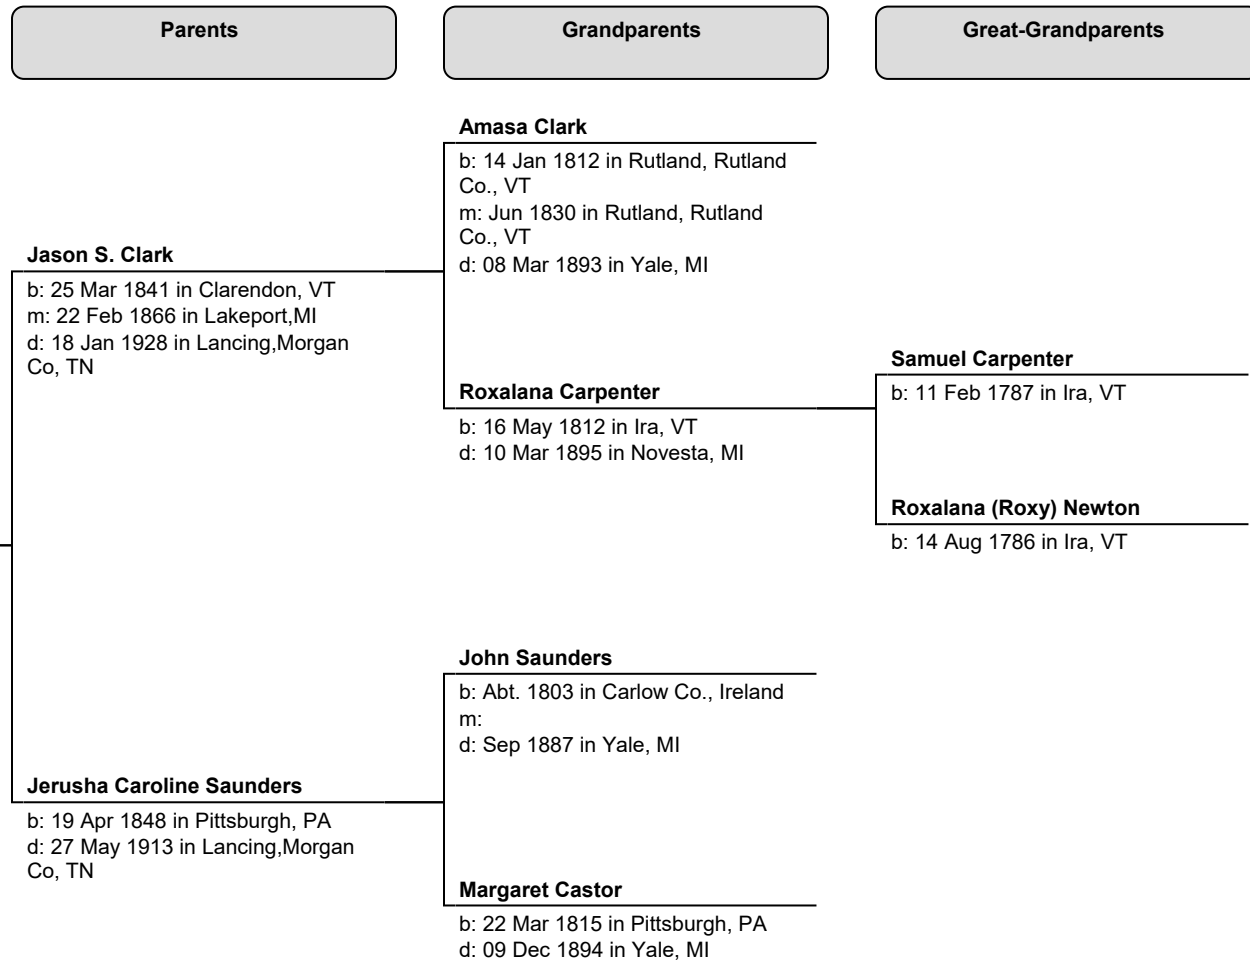

Pedigree Chart for Alta May Clark

Great-Grandparents

2nd Great-Grandparents

3rd Great-Grandparents

4th Great-Grandparents

Samuel Carpenter
b: 11 Feb 1787 in Ira, VT
m:
d: 22 Feb 1864

Joseph Carpenter
b: 24 Feb 1749
m:
d: May 1829

Tamer Carpenter
b:
d:

Benjamin Carpenter
b: 17 May 1725 in Rehoboth, MA
m: 02 Oct 1745
d: 29 Mar 1804 in Guilford, VT

Amie Carpenter
b: 26 Nov 1725
d: 01 Jul 1803 in VT

Edward Carpenter
b: 08 Dec 1700 in Swansea, MN

Elizabeth Wilson
b: 08 Jul 1706

→
3

←
1

4th Great-Grandparents

5th Great-Grandparents

6th Great-Grandparents

7th Great-Grandparents

Edward Carpenter
b: 08 Dec 1700 in Swansea, MN
m:
d: 12 Dec 1778

William Carpenter
b: Abt. 1605 in England

Abigail Unknown
b: Abt. 1606 in England

7th Great-Grandparents

8th Great-Grandparents

9th Great-Grandparents

William Carpenter
b: Abt. 1605 in England
m: England
d: 07 Feb 1659